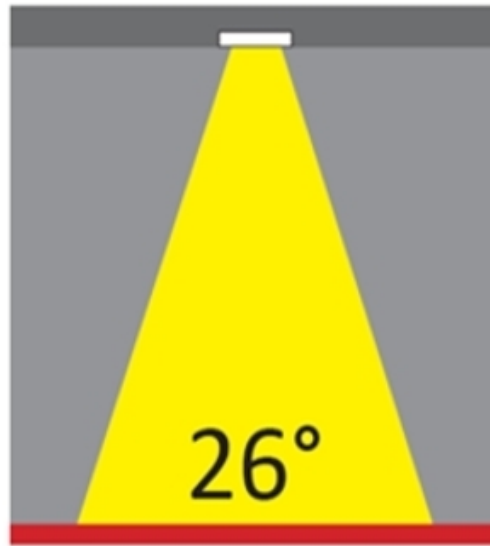

DIXIT RA8 RECESSED

A56121-

PROJECT
TYPE
SPECIFIER
QUANTITY
DATE

	DP	DV		Order Example		K°
Dimming	Phase	0-10V		L5XXXXXX-DV-30K		
Color Temperature	27K	30K	35K	40K		K°
	2700K	3000K	3500K	4000K	0-10V	3000K