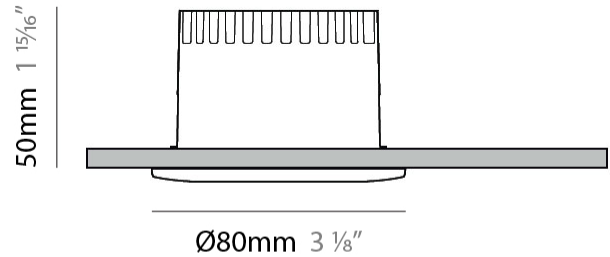

GENERAL

Series: Dixit
Subseries: Dixit RA8
Brand: Ivela
Division: Architectural
Mounting Type: Recessed
Mounting Location: Ceiling
Subcategory: Downlight

PHYSICAL

Shape: Round
Diameter (mm): 80
Diameter (in): 3 1/8
Height (mm): 50
Height (in): 1 15/16
Min. Recessing Depth (mm): 90
Min. Recessing Depth (in): 3 9/16
Light Distribution: Direct
Weight (kg): 0.4
Weight (lbs): 0.88
Diffuser: Clear Polycarbonate
Fixture Finish: MWH
Fixture Material: Aluminum Die Cast
Cut-out Measurements: 70mm / 2 3/4"

ELECTRICAL

Lamp Type: LED
Total Output Wattage (W): 5.5 / 8.5
Dimming: Tri-Mode (Non-Dimming and Phase Dimming (120Vac only) and 0-10V Dimming)
Driver Included: No
Driver Location: Recessed Housing
Driver Type: Constant Current - Universal
Driver Class: Class 2
Input Voltage (V): 120 - 277
Constant Current (mA): 350 / 500

LED

Number of LEDs: 1
Color Temperature (°K): 2700 / 3000 / 3500 / 4000
Max. Delivered Lumen (lm): 501 / 638
CRI: >90 CRI
Efficiency (%): 91
Lamp Life (hrs): 50000

OPTICAL

Reflector: Mirror-metallized thermoplastic material
Optic: 26
Beam Angle: Symmetric
Adjustability: Fixed
Upon Request: Optic 45° (mirror-metallized) / 65° (white)

RATINGS AND CERTIFICATIONS

Certified By: CSA Certified to UL and CSA Standards
IP rating: IP44
IK Rating: IK08